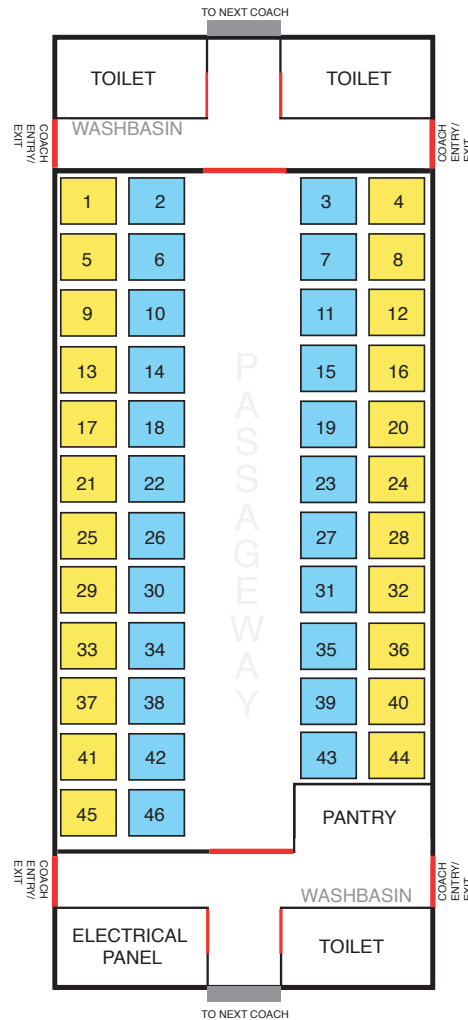

COACH DIAGRAM FOR EXECUTIVE CHAIR CAR COACH (ICF)

To Seat 46

Coach Numbering: E1, E2 etc

LEGEND	
	Door
	Coach wall
	Window seat
	Aisle seat
	Vestibule

By Alope Mukherjee

www.trainstuff.in

Do not reuse without attribution