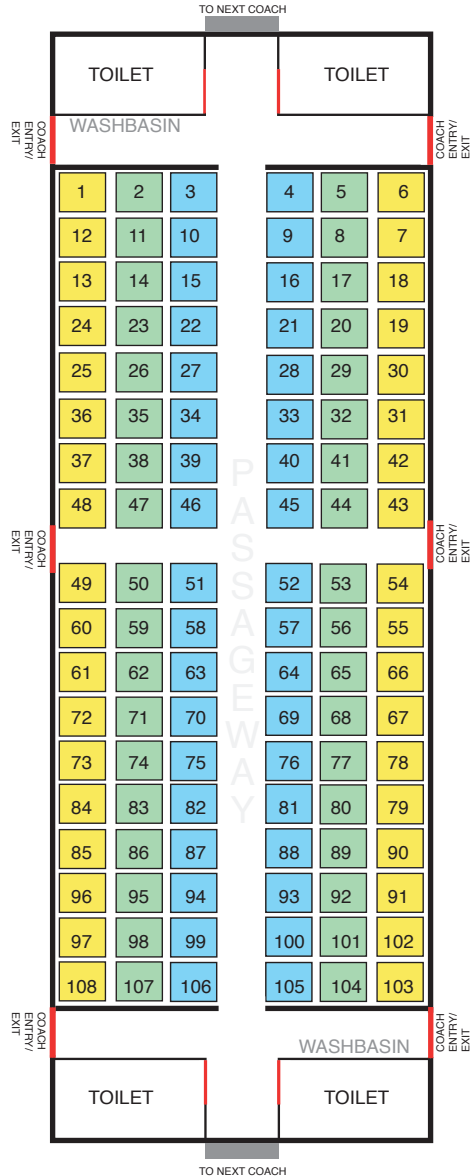

# COACH DIAGRAMS FOR SECOND SITTING COACH (ICF)

To Seat 108

Coach Numbering: D1, D2 etc

LEGEND	
	Door
	Coach wall
	Window seat
	Middle seat
	Aisle seat
	Centre table
	Vestibule

## LAYOUT - 1

## LAYOUT - 2 (JAN SHATABDI)